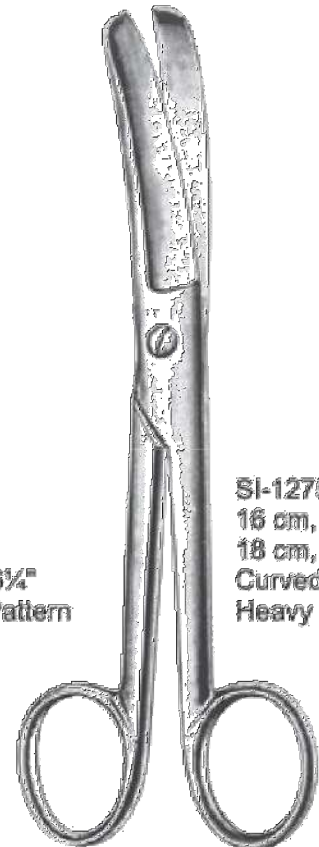

SI-1274
16 cm, 6¼"
Heavy Pattern

SI-1275
16 cm, 6¼"
18 cm, 7"
Curved on flz
Heavy Patter