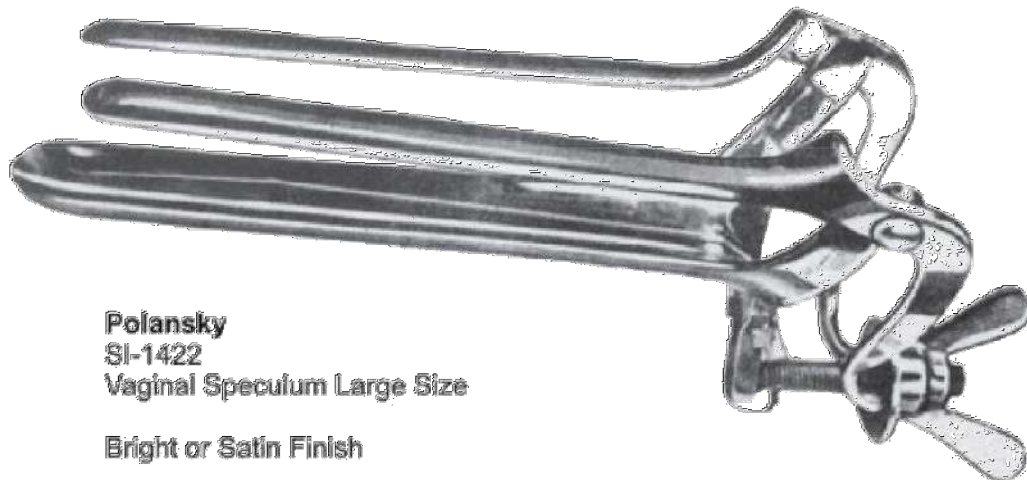

**Polansky  
SI-1418  
Vaginal Speculum  
with 3 blades, large size**

**Collin  
Vaginal Speculum**

| a   | b    |         |
|-----|------|---------|
| mm  | mm   |         |
| 85  | 25 S | SI-1419 |
| 100 | 35 M | SI-1420 |
| 110 | 40 L | SI-1421 |