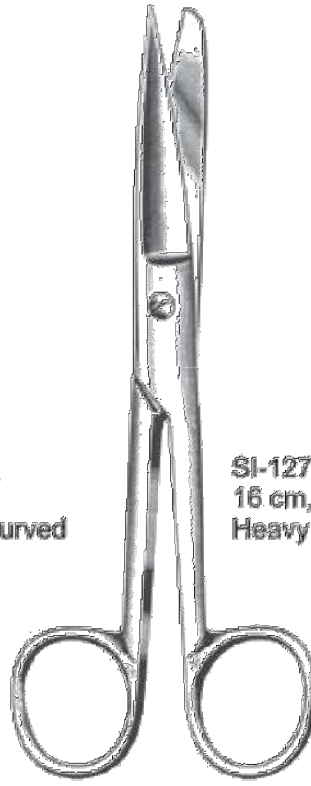

SI-1273
16 cm, 6¼"
Laterally Curved

**Polansky
SI-1418
Vaginal Speculum
with 3 blades, large size**

SI-1274
16 cm, 6¼"
Heavy Pattern