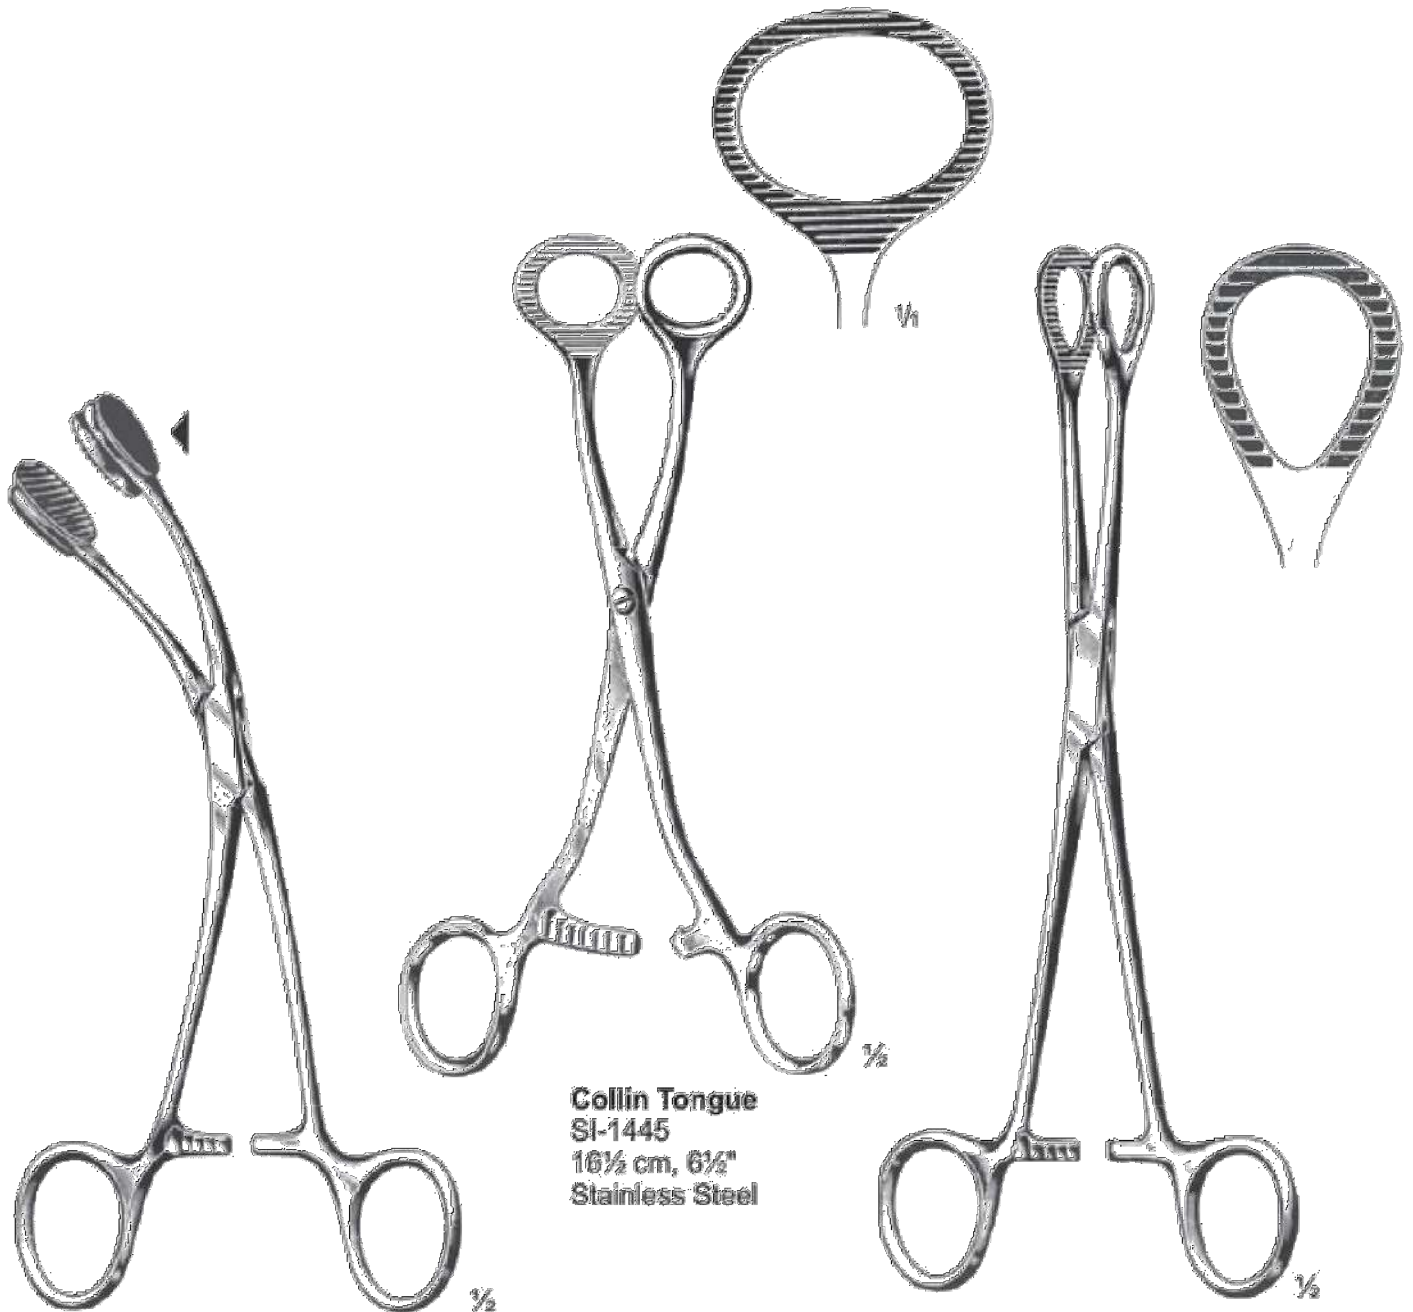

**Polansky  
SI-1418  
Vaginal Speculum  
with 3 blades, large size**

**Collin  
Vaginal Speculum**

| a   | b    |         |
|-----|------|---------|
| mm  | mm   |         |
| 85  | 25 S | SI-1419 |
| 100 | 35 M | SI-1420 |
| 110 | 40 L | SI-1421 |

**Polansky  
SI-1422  
Vaginal Speculum Large Size**

Bright or Satin Finish

**Nail Cutter**  
SI-1435  
13½ cm, 5¼"  
Stainless Steel

**Nail Cutter**  
SI-1436  
A. 13 cm, 5"  
B. 14½"cm, 5¾"  
Stainless steel

**Nail Scissors**  
SI-1437 9 cm, 3½"  
SI-1438 10 cm, 4"  
SI-1439 11 cm, 4¾"  
Curved in flat

**Young Tongue**  
SI-1444  
16½ cm, 6½"

**Collin Tongue**  
SI-1445  
16½ cm, 6½"  
Stainless Steel

**Heywood-Smith Modif**  
SI-1446  
21 cm, 8¼"