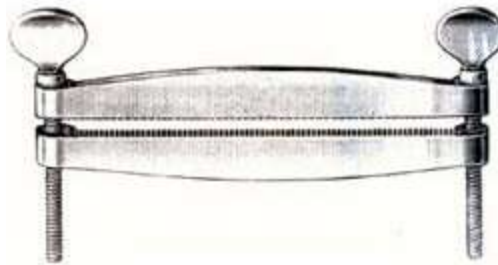

**AI-91-3205**

Curved on flat scissors  
For Sheep, 8

**Torsion Fork**

**AI-91-3206**

With Fixation bar stainless steel  
For Sheep, 8

**Instruments For Dog Care**

**AI-91-3301**

Ear clamps for dog, straight of light metal  
11 1/2 cm, 4 1/2, 15 1/2 cm, 6 11/8