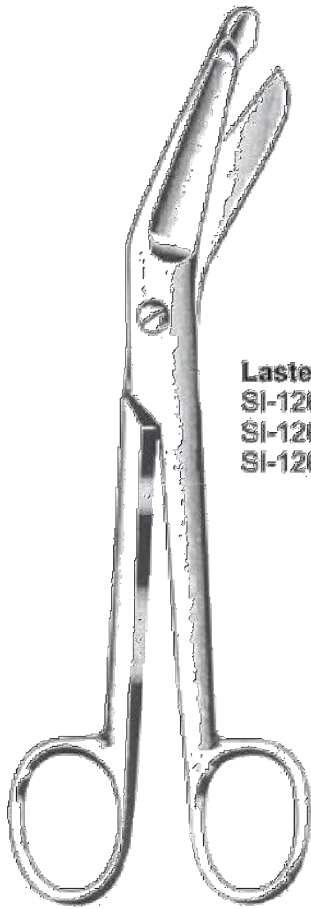

SI-1234  
No. 9

**Laster**  
SI-1267 14 cm, 5½"  
SI-1268 18 cm, 7"  
SI-1269 20 cm, 8"

**Plaster Scissors**  
SI-1270  
For small plaster dressings  
6 cm, 6¼"

**SI-1271**  
**Hospital Household-paper (tailor) Scissors**  
size: 6", 7", 8", 9", 10"  
Available in black painted handle or only in plain bright finish & satin finish