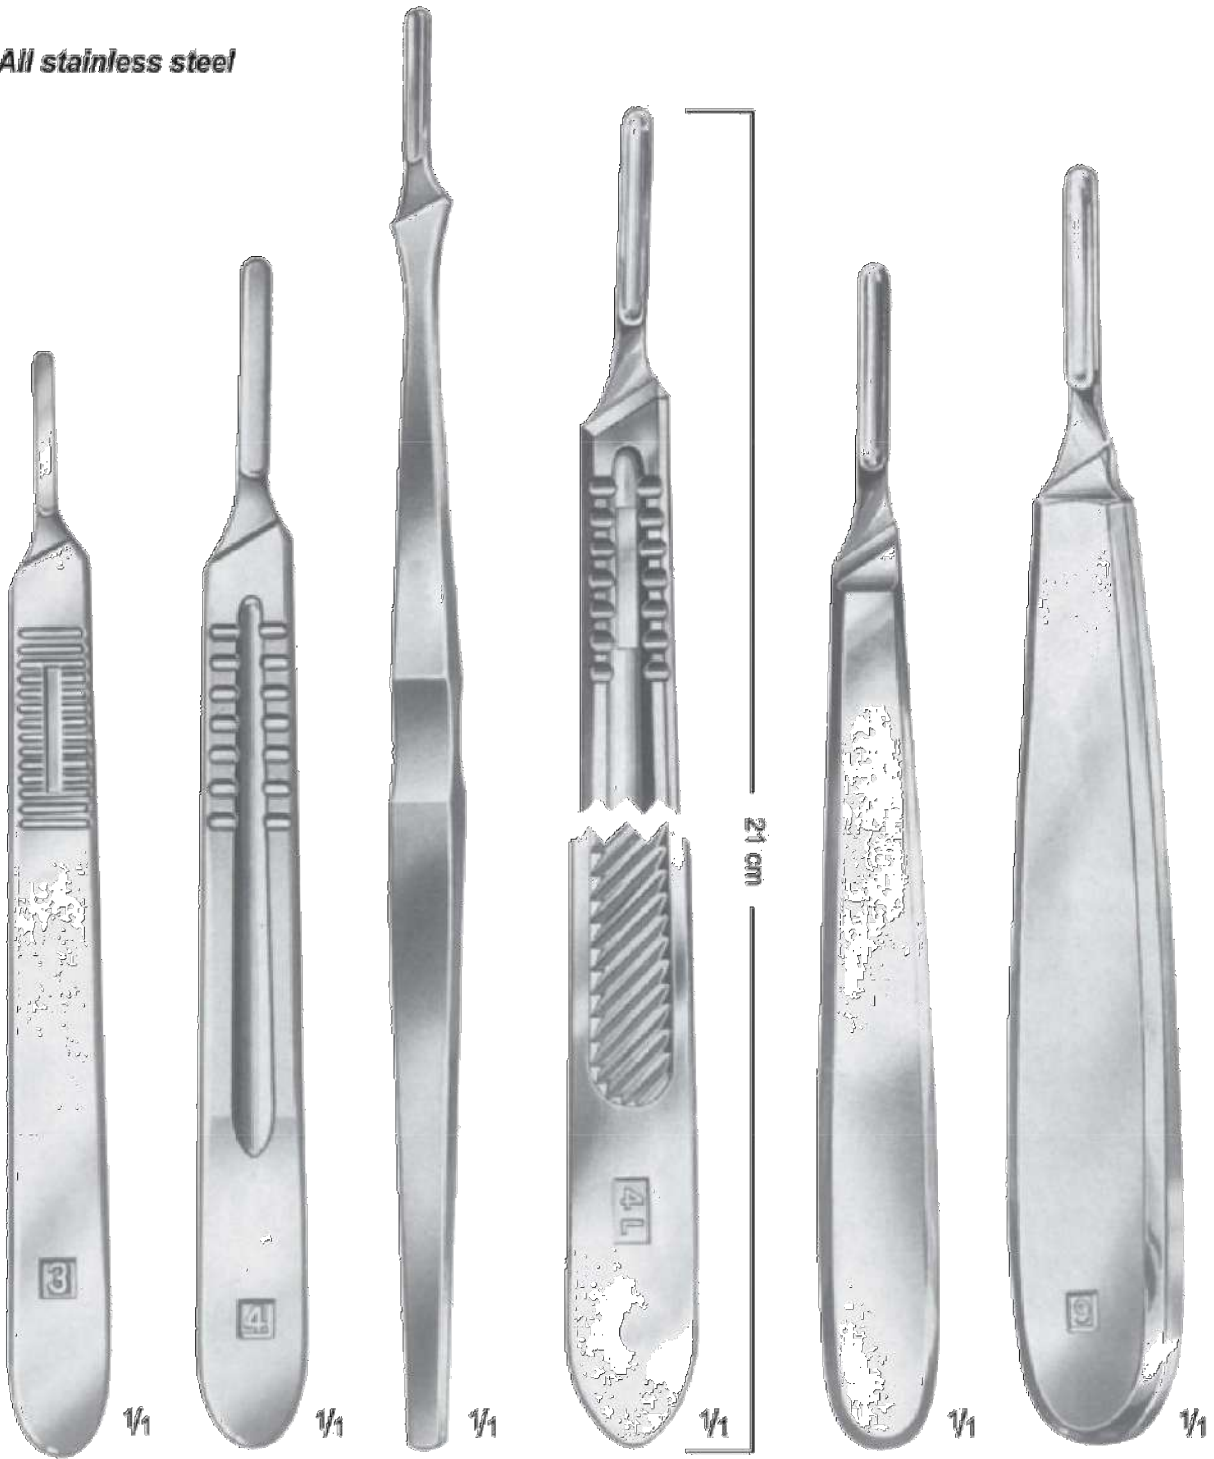

All stainless steel

SI-1229
No. 3

SI-1230
No. 4

SI-1231
No. 7

SI-1232
No. 4L 21 cm, 8 1/2"

SI-1233
No. 8

SI-1234
No. 9