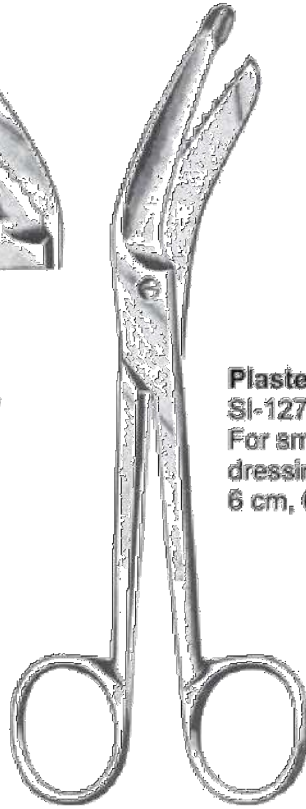

SI-1234  
No. 9

**Laster**  
SI-1267 14 cm, 5½"  
SI-1268 18 cm, 7"  
SI-1269 20 cm, 8"

**Plaster Scissors**  
SI-1270  
For small plaster dressings  
6 cm, 6¼"

**SI-1271**  
**Hospital Household-paper (tailor) Scissors**  
size: 6", 7", 8", 9", 10"  
Available in black painted handle or only in plain bright finish & satin finish