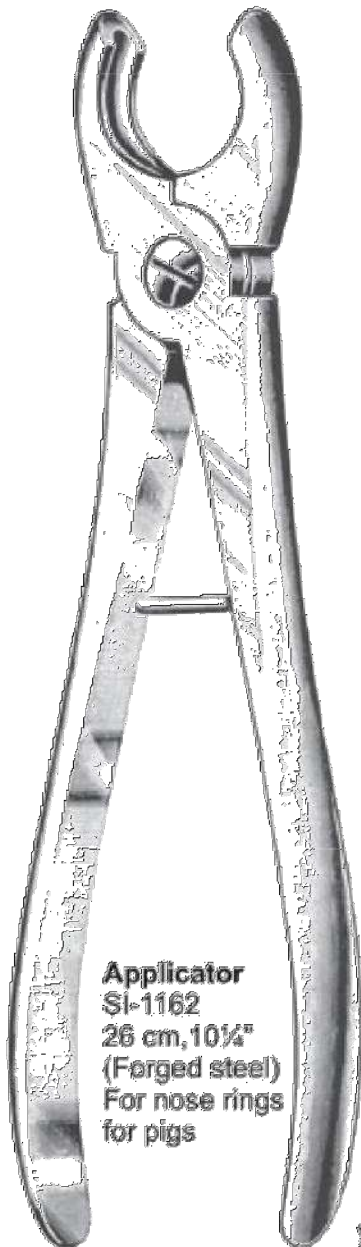

*Medium fine patterns*

*Heavy patterns*

**Nose rings**  
SI-1158  
For pigs,  
29 mm inside  
diameter

**Nose Rings**  
For pigs  
packaged in a box

**Applicators**

**Applicator**  
SI-1162  
26 cm, 10 1/4"  
(Forged steel)  
For nose rings  
for pigs