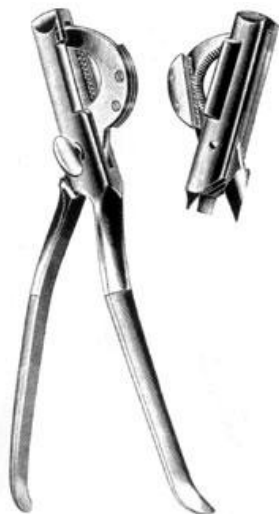

**AI-91-1008**

Inst Castration Emasculators  
23 cm, 9"

**Castrating Forceps**

**AI-91-1009**

Castrating forceps  
35 cm, 14"

**Verboczy**

**AI-91-1010**

With clamping parts  
27 cm, 10<sup>1</sup>/<sub>2</sub>