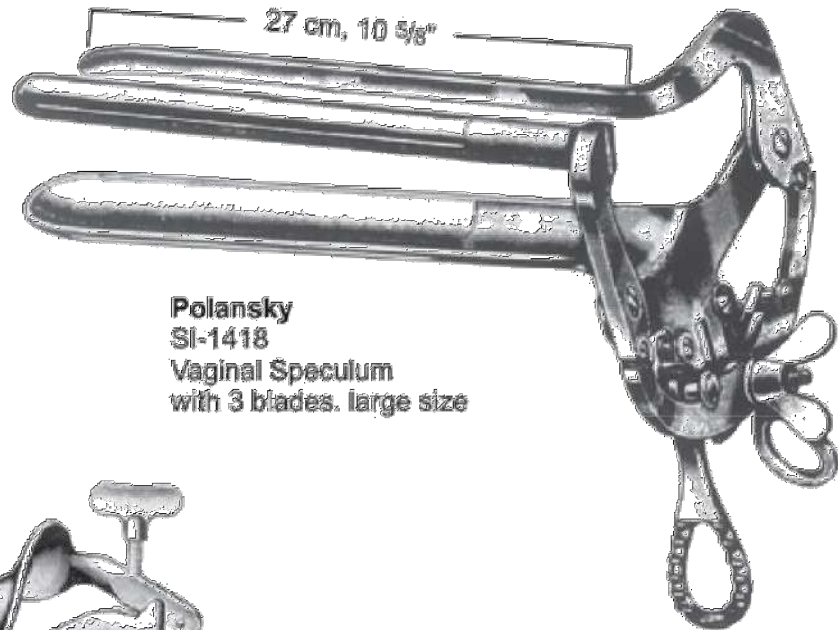

**Polansky  
SI-1418  
Vaginal Speculum  
with 3 blades, large size**

**Collin  
Vaginal Speculum**

| a   | b    |         |
|-----|------|---------|
| mm  | mm   |         |
| 85  | 25 S | SI-1419 |
| 100 | 35 M | SI-1420 |
| 110 | 40 L | SI-1421 |