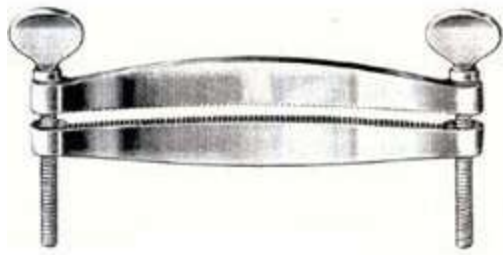

**AI-91-3205**

Curved on flat scissors  
For Sheep, 8

**Torsion Fork**

**AI-91-3206**

With Fixation bar stainless steel  
For Sheep, 8

**Instruments For Dog Care**

**AI-91-3301**

Ear clamps for dog, straight of light metal  
11 1/2 cm, 4 1/2, 15 1/2 cm, 6 11/8