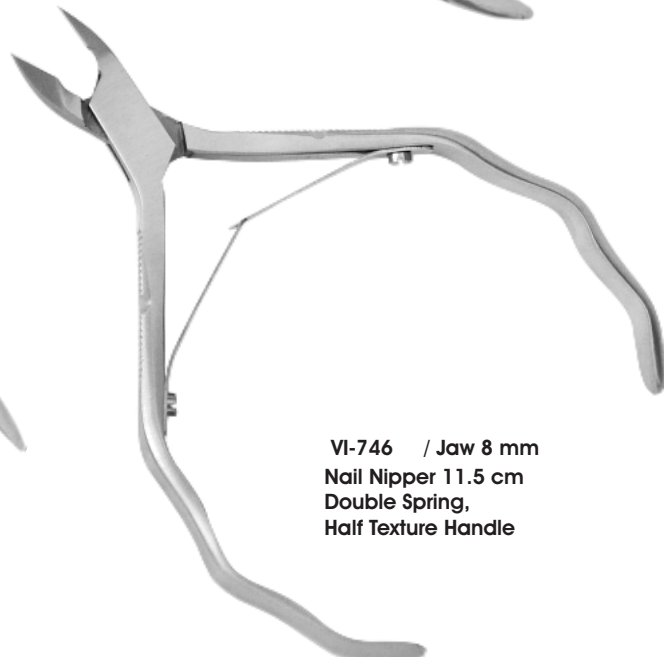

VI-794 / Jaw 20 mm
Cuticle Nipper 11 cm
Single Spring, Texture
handle,

VI-718 / 9 cm
VI-719 / 11.5 cm
Cuticle Nipper Jaw 6 mm
Scissors ring, Lap Joint

VI-794-B / Jaw 20 mm
Cuticle Nipper 11 cm
Double Spring,
Plain Handle

Nail NIPPERS

VASE INSTRUMENTS
PREMIUM QUALITY INSTRUMENTS

VI-785
Toe Nail Nipper 15 cm
Double Spring, Sharp
Point, Texture Handle

VI-744
Nail Nipper 11.5 cm
Angled Wire Spring,
Lap Joint,

VI-778-A
Nail Nipper 12 cm
Wire Cutting,
Texture Handle

VI-730-A / Jaw 9 mm
Nail Nipper 11 cm
Single Spring,
Texture Handle

VI-747
Nail Nipper 10.5 cm
Double Spring,
Lap Joint, Texture Handle

VI-746 / Jaw 8 mm
Nail Nipper 11.5 cm
Double Spring,
Half Texture Handle