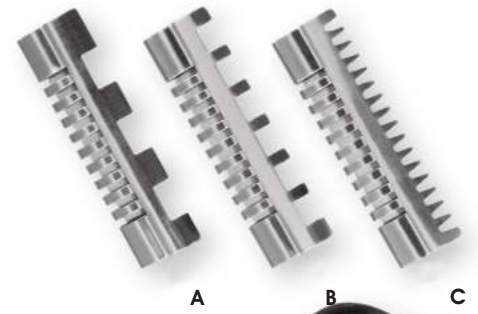

VI-561 / 16.5 cm
Shaving Razor, Plastic Handle
(Removable Blades)

VI-562 / 15.5 cm
Shaving Razor, Plastic Handle

VI-565 / 15.5 cm
Shaving Razor, Plastic Handle

VI-567 / 16 cm
Shaving Razor,
Stainless Steel Handle

VI-568 / 12 cm
Thinning Razor,
Stainless Steel Handle
(Removable Blades)

VI-569-C / 15 cm
Disposable Shaving Razor

Available Colors

VI-569-A / 21.5 cm
Thinning Razor,
Plastic Handle
(Removable Blades)

MANICURE KITS