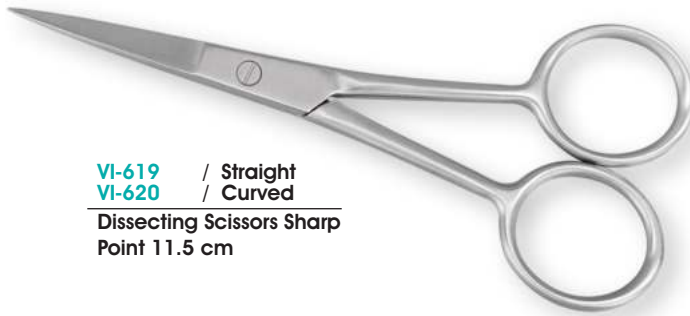

VI-615 / Straight
VI-616 / Curved
Nose Scissors 10 cm

VI-607 / Straight
VI-608 / Curved
Baby Nail Scissors 9 cm

MANICURE & PEDICURE SCISSORS

VASE INSTRUMENTS
PREMIUM QUALITY INSTRUMENTS

VI-619 / Straight
VI-620 / Curved
Dissecting Scissors Sharp
Point 11.5 cm