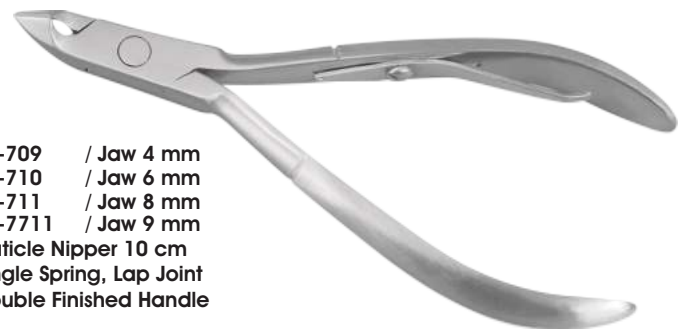

VI-709 / Jaw 4 mm
VI-710 / Jaw 6 mm
VI-711 / Jaw 8 mm
VI-7711 / Jaw 9 mm
Cuticle Nipper 10 cm
Single Spring, Lap Joint
Double Finished Handle

VI-7712 / Jaw 9 mm
Cuticle Nipper 11 cm
Single Spring, Lap Joint
Double Finished Handle