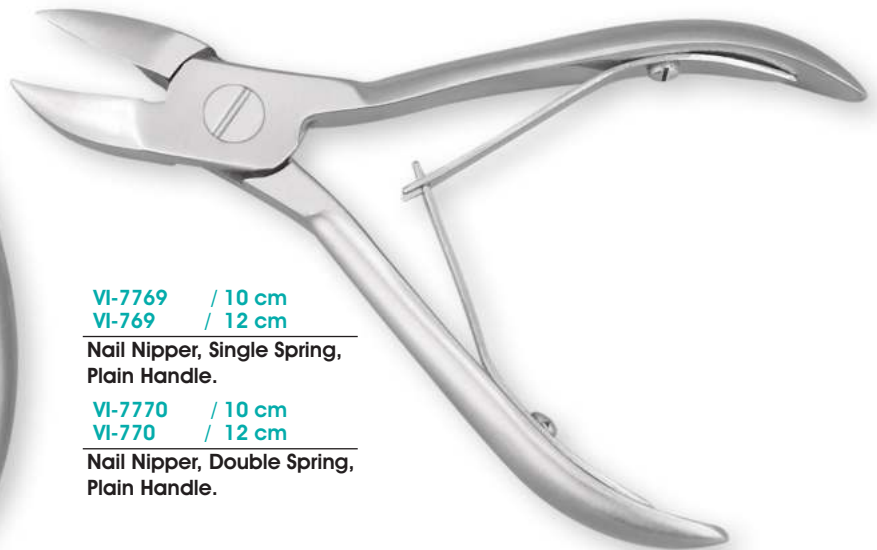

VI-730-A / Jaw 9 mm
Nail Nipper 11 cm
Single Spring,
Texture Handle

VI-747
Nail Nipper 10.5 cm
Double Spring,
Lap Joint, Texture Handle

VI-746 / Jaw 8 mm
Nail Nipper 11.5 cm
Double Spring,
Half Texture Handle

Nail NIPPERS

VI-7766 / 10 cm
VI-766 / 11 cm

Nail Nipper, Single Spring
Double Finished Handle

VI-7767 / 10 cm
VI-767 / 12 cm

Nail Nipper, Single Spring,
Printed Handle.

VI-7768 / 10 cm
VI-768 / 12 cm

Nail Nipper, Double Spring,
Printed Handle.

VI-765 / 12 cm

Nail Nipper, Arrow pointed
Single Spring, Plain Handle
Box Joint.

VI-7769 / 10 cm
VI-769 / 12 cm

Nail Nipper, Single Spring,
Plain Handle.

VI-7770 / 10 cm
VI-770 / 12 cm

Nail Nipper, Double Spring,
Plain Handle.