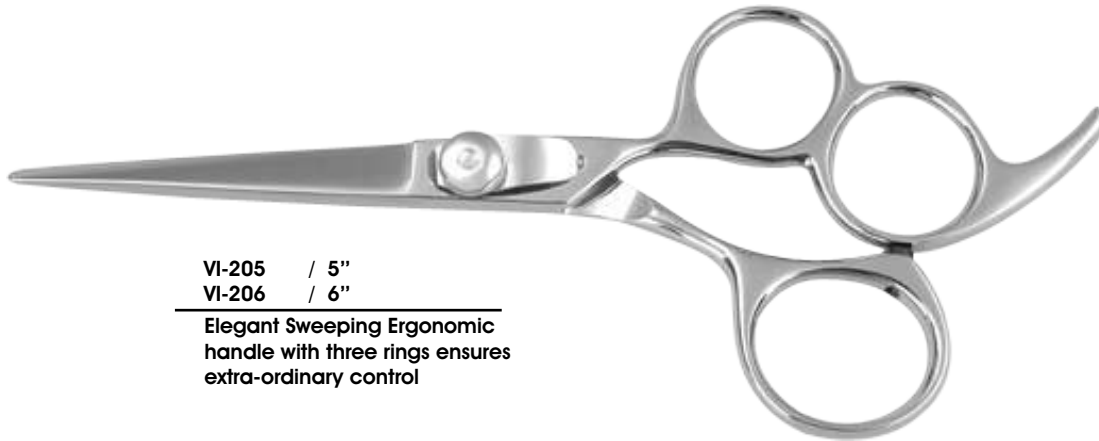

Manicure Kits

Manicure Kits	50
Packaging	58

PROFESSIONAL BARBER SHEARS

VASE INSTRUMENTS
PREMIUM QUALITY INSTRUMENTS

VI-203 / 5"
VI-204 / 6"
VI-215 / 4.5"
VI-225 / 6.5"

Feel The Smooth Precision
Of The Shears