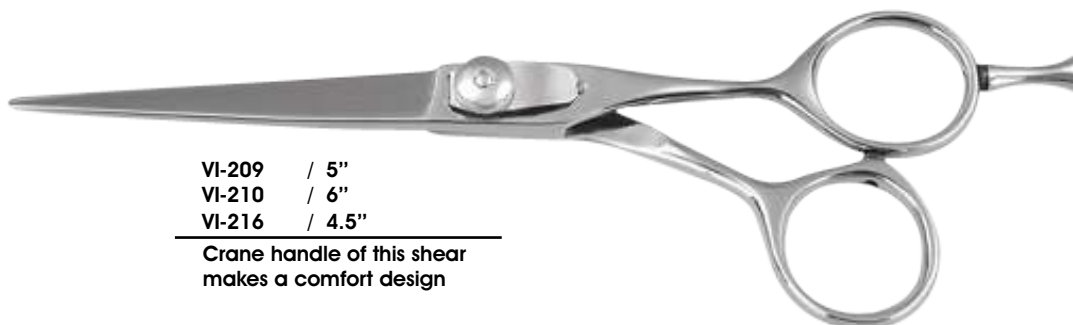

Manicure Kits

Manicure Kits	50
Packaging	58

PROFESSIONAL BARBER SHEARS

VASE INSTRUMENTS
PREMIUM QUALITY INSTRUMENTS

VI-203 / 5"
VI-204 / 6"
VI-215 / 4.5"
VI-225 / 6.5"

Feel The Smooth Precision
Of The Shears

VI-205 / 5"
VI-206 / 6"

Elegant Sweeping Ergonomic
handle with three rings ensures
extra-ordinary control

VI-207 / 5"
VI-208 / 6"

Off-set handle versatile for all
techniques most popular
design Worldwide