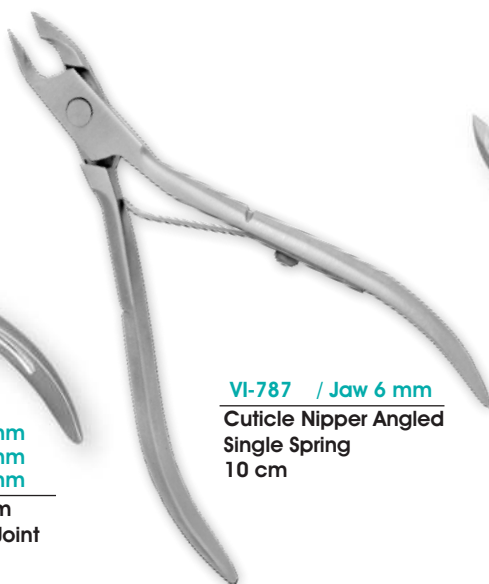

VI-7712 / Jaw 9 mm
Cuticle Nipper 11 cm
Single Spring, Lap Joint
Double Finished Handle

VI-701 / Jaw 4 mm
VI-702 / Jaw 6 mm
VI-703 / Jaw 8 mm
Cuticle Nipper 10 cm
Wire Spring, Lap Joint

VI-712 / Jaw 4 mm
VI-713 / Jaw 6 mm
VI-714 / Jaw 8 mm
Cuticle Nipper 10 cm
Single Spring, Lap Joint

CUTICLE NIPPERS

VASE INSTRUMENTS
PREMIUM QUALITY INSTRUMENTS

VI-715 / Jaw 4 mm
VI-716 / Jaw 6 mm
VI-717 / Jaw 8 mm
Cuticle Nipper 10 cm
Double Spring, Lap Joint

VI-787 / Jaw 6 mm
Cuticle Nipper Angled
Single Spring
10 cm