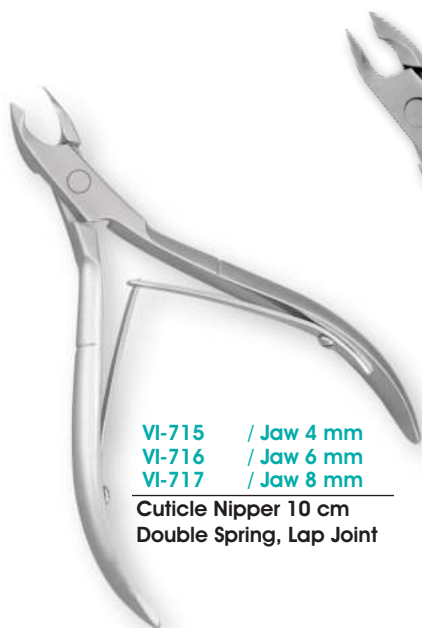

CUTICLE NIPPERS

VASE INSTRUMENTS
PREMIUM QUALITY INSTRUMENTS

VI-715 / Jaw 4 mm
VI-716 / Jaw 6 mm
VI-717 / Jaw 8 mm
Cuticle Nipper 10 cm
Double Spring, Lap Joint