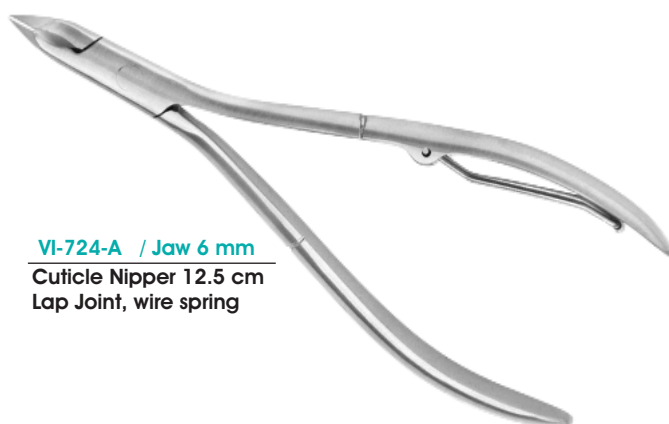

VI-761-A / Jaw 4 mm
VI-761-B / Jaw 6 mm
Cuticle Nipper 9 cm
Single Spring, Lap Joint

VI-762 / Jaw 4 mm
VI-763 / Jaw 6 mm
Cuticle Nipper 8 cm
Single Spring, Lap Joint

CUTICLE NIPPERS

VI-7101 / Jaw 9 mm
Cuticle Nipper 10 cm
Single Spring,
Texture Handle

VI-724-A / Jaw 6 mm
Cuticle Nipper 12.5 cm
Lap Joint, wire spring

VI-3037 / Jaw 6 mm
Cuticle Nipper 9.5 cm
Gold Spring, Black Handle

VI-7102 / Jaw 9 mm
Cuticle Nipper 11.5 cm
Single Spring,
Texture Handle