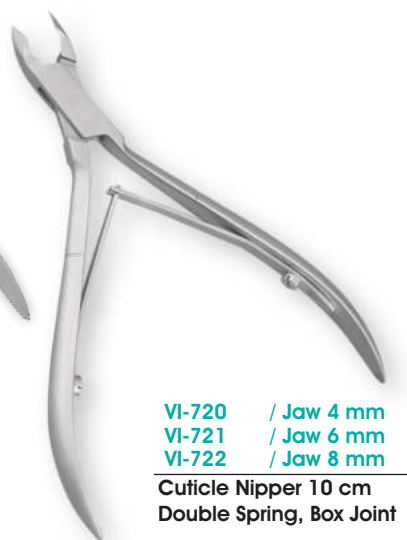

CUTICLE NIPPERS

VASE INSTRUMENTS
PREMIUM QUALITY INSTRUMENTS

VI-715 / Jaw 4 mm
VI-716 / Jaw 6 mm
VI-717 / Jaw 8 mm
Cuticle Nipper 10 cm
Double Spring, Lap Joint

VI-787 / Jaw 6 mm
Cuticle Nipper Angled
Single Spring
10 cm