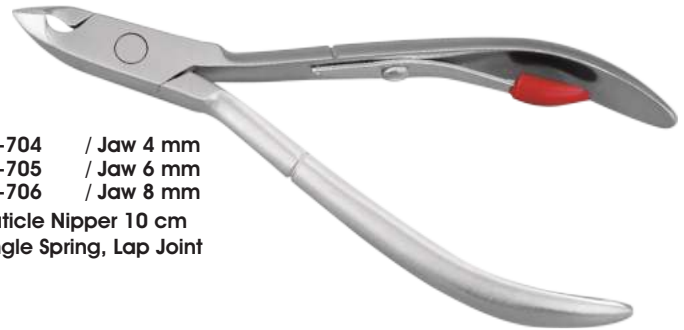

VI-570
Cuticle Trimmer plastic Handle
11 cm

VI-571
Cuticle Pusher plastic Handle
12 cm

VI-572
Cuticle Pusher Double Ended
plastic Handle
12.5 cm

VI-573
Cuticle Pusher Plastic Handle
11 cm

VI-574-A
Cuticle Pusher Plastic Handle
13.5 cm

VI-574-B
Cuticle Pusher Plastic Handle
11.5 cm

VI-574-C
Cuticle Pusher Plastic Handle
9 cm

CUTICLE NIPPERS

VI-7701 / Jaw 4 mm
VI-7702 / Jaw 6 mm
VI-7703 / Jaw 8 mm
Cuticle Nipper 11 cm
WishBone Style, Lap Joint
Patent Design No. 12251