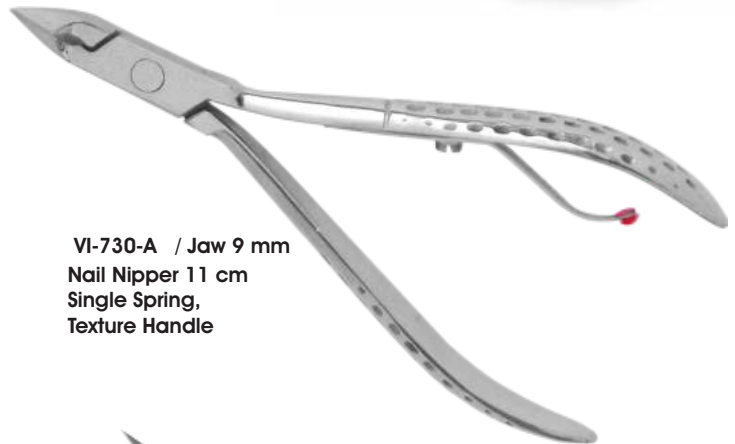

Nail NIPPERS

VASE INSTRUMENTS
PREMIUM QUALITY INSTRUMENTS

VI-785
Toe Nail Nipper 15 cm
Double Spring, Sharp
Point, Texture Handle

VI-744
Nail Nipper 11.5 cm
Angled Wire Spring,
Lap Joint,

VI-778-A
Nail Nipper 12 cm
Wire Cutting,
Texture Handle

VI-730-A / Jaw 9 mm
Nail Nipper 11 cm
Single Spring,
Texture Handle

VI-747
Nail Nipper 10.5 cm
Double Spring,
Lap Joint, Texture Handle

VI-746 / Jaw 8 mm
Nail Nipper 11.5 cm
Double Spring,
Half Texture Handle