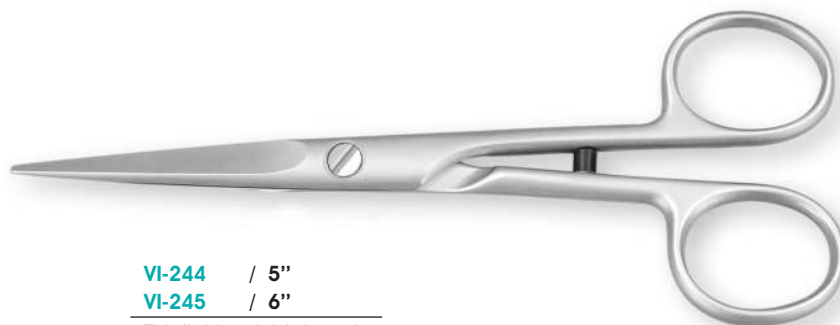

VI-244 / 5"
VI-245 / 6"

This light weight shear is easy to use for design cutting and trimming