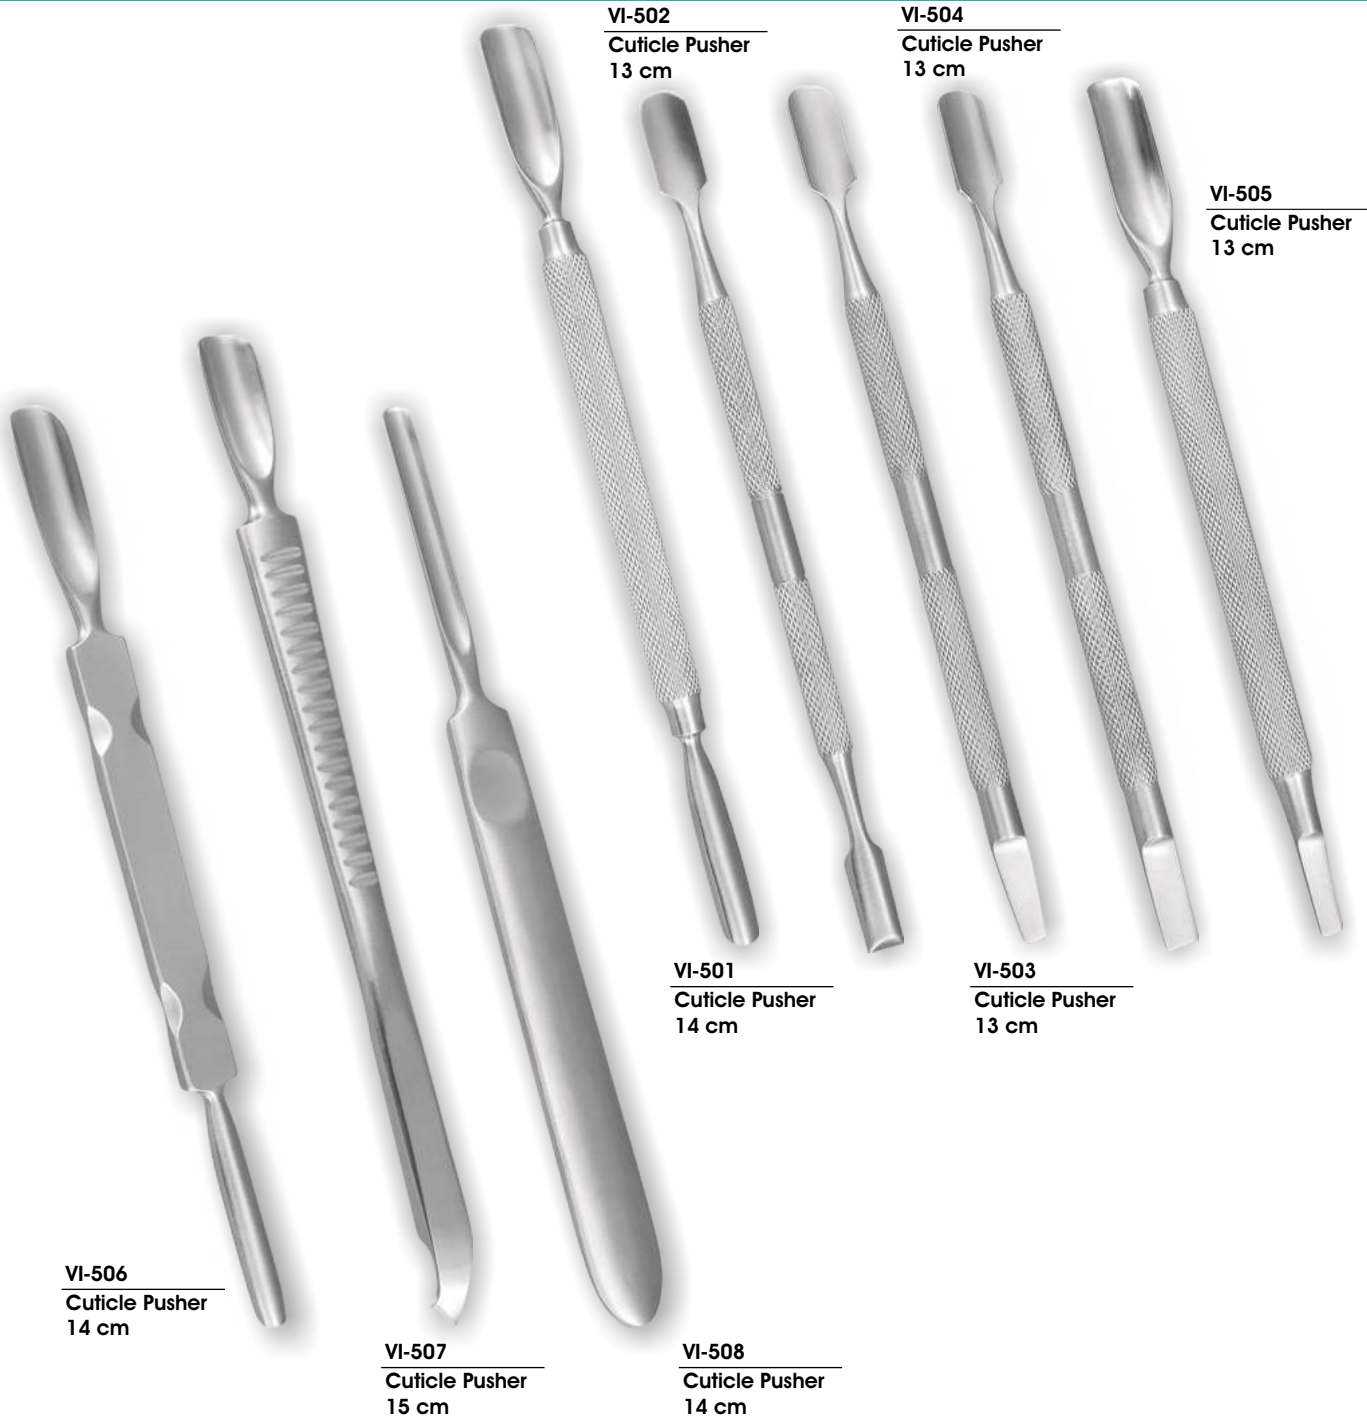

MULTI-PURPOSE/NAIL ARTIST TWEEZERS

VASE INSTRUMENTS
PREMIUM QUALITY INSTRUMENTS

VI-451 / Pointed
12 cm

VI-452 / Pointed
12 cm

VI-454 / Pointed
11.50 cm

VI-455 / Pointed
11 cm

VI-456 / Pointed
11.5 cm

VI-458 / Pointed
9.5 cm

VI-464 Straight Point
VI-465 Curved Point
With Pin 16 cm

VI-466 Straight Point
VI-467 Curved Point
With Lock 16 cm

VI-502
Cuticle Pusher
13 cm

VI-504
Cuticle Pusher
13 cm

VI-505
Cuticle Pusher
13 cm

VI-501
Cuticle Pusher
14 cm