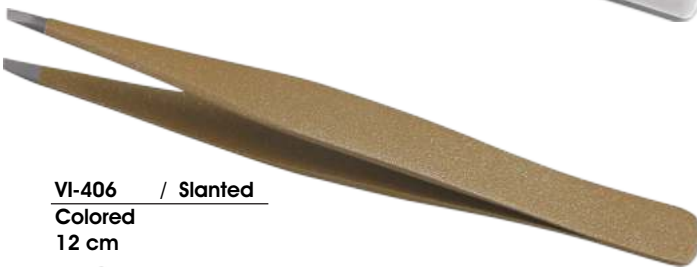

VI-405 / Straight
12 cm