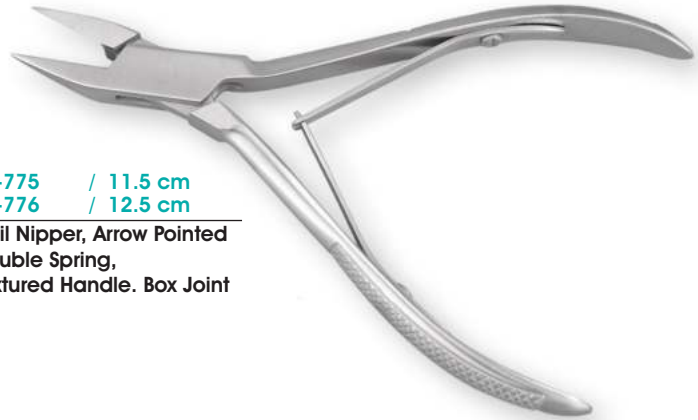

VI-771 / 10 cm
VI-772 / 12 cm

Nail Nipper, Wire Spring
Plain Handle.

Nail NIPPERS

VI-775 / 11.5 cm
VI-776 / 12.5 cm

Nail Nipper, Arrow Pointed
Double Spring,
Textured Handle. Box Joint

VI-777 / 10 cm
VI-778 / 12 cm

Nail Nipper, Wire Spring
Textured Handle

VI-779 / 12 cm
VI-780 / 14 cm

Toe Nail Nipper, Back Lock
Textured Handle

VI-782 / 10 cm
VI-783 / 12 cm

Nail Nipper, Wire Spring
Textured Handle

VI-784 / 11 cm

Nail Nipper, Wire Spring
Textured Handle