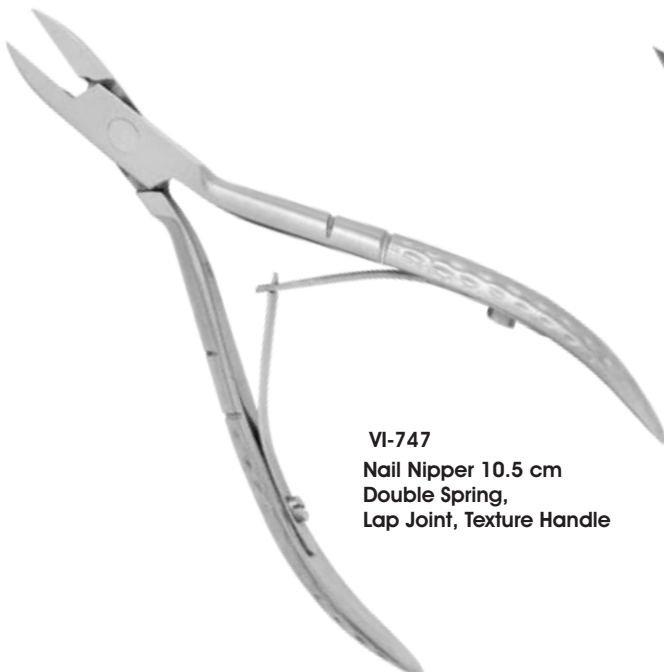

VI-794 / Jaw 20 mm
Cuticle Nipper 11 cm
Single Spring, Texture
handle,

VI-718 / 9 cm
VI-719 / 11.5 cm
Cuticle Nipper Jaw 6 mm
Scissors ring, Lap Joint

VI-794-B / Jaw 20 mm
Cuticle Nipper 11 cm
Double Spring,
Plain Handle

Nail NIPPERS

VASE INSTRUMENTS
PREMIUM QUALITY INSTRUMENTS

VI-785
Toe Nail Nipper 15 cm
Double Spring, Sharp
Point, Texture Handle

VI-744
Nail Nipper 11.5 cm
Angled Wire Spring,
Lap Joint,

VI-778-A
Nail Nipper 12 cm
Wire Cutting,
Texture Handle

VI-730-A / Jaw 9 mm
Nail Nipper 11 cm
Single Spring,
Texture Handle

VI-747
Nail Nipper 10.5 cm
Double Spring,
Lap Joint, Texture Handle

VI-746 / Jaw 8 mm
Nail Nipper 11.5 cm
Double Spring,
Half Texture Handle