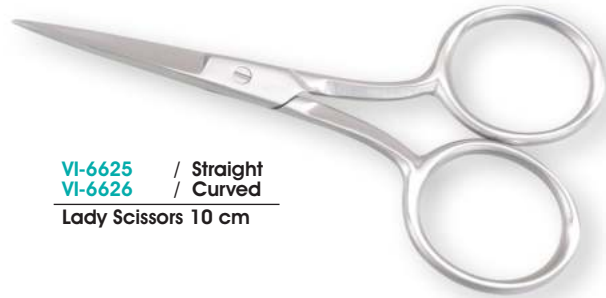

VI-6625 / Straight
VI-6626 / Curved
Lady Scissors 10 cm