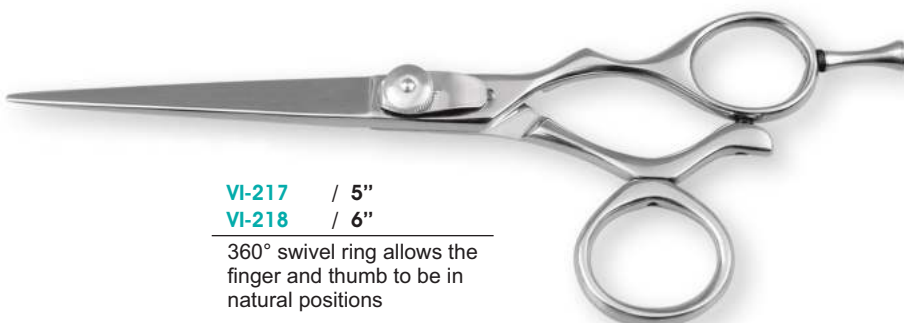

VI-213 / 5"
VI-214 / 6"

Elegant sweeping ergonomic handle provides smooth and quite run

VI-217 / 5"
VI-218 / 6"

360° swivel ring allows the finger and thumb to be in natural positions

VI-219 / 5"
VI-220 / 6"