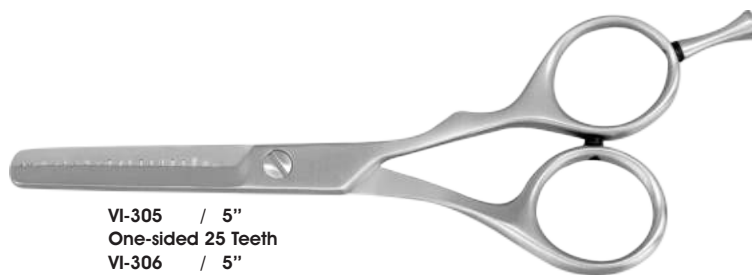

VASE INSTRUMENTS
PREMIUM QUALITY INSTRUMENTS

VI-305 / 5"
One-sided 25 Teeth
VI-306 / 5"
Double-sided 25 Teeth
VI-307 / 6"
One-sided 30 Teeth
VI-308 / 6"
Double-sided 30 Teeth

VI-313 / 5"
One-sided 25 Teeth
VI-314 / 5"
Double-sided 25 Teeth