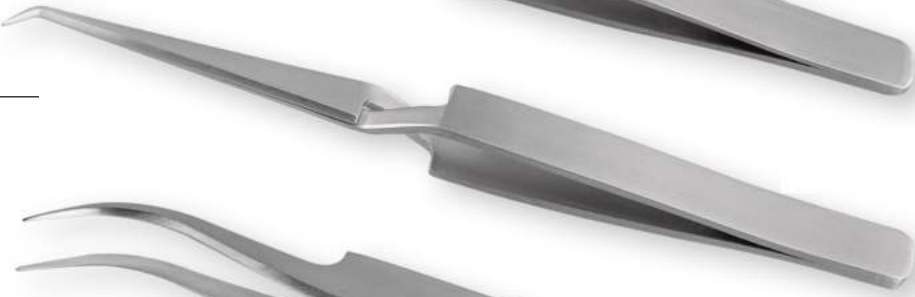

MULTI-PURPOSE/NAIL ARTIST TWEEZERS

VASE INSTRUMENTS
PREMIUM QUALITY INSTRUMENTS

VI-451 / Pointed
12 cm

VI-452 / Pointed
12 cm

VI-454 / Pointed
11.50 cm

VI-455 / Pointed
11 cm

VI-456 / Pointed
11.5 cm

VI-458 / Pointed
9.5 cm

VI-464 Straight Point
VI-465 Curved Point
With Pin 16 cm

VI-466 Straight Point
VI-467 Curved Point
With Lock 16 cm

VI-502
Cuticle Pusher
13 cm

VI-504
Cuticle Pusher
13 cm

VI-505
Cuticle Pusher
13 cm

VI-501
Cuticle Pusher
14 cm