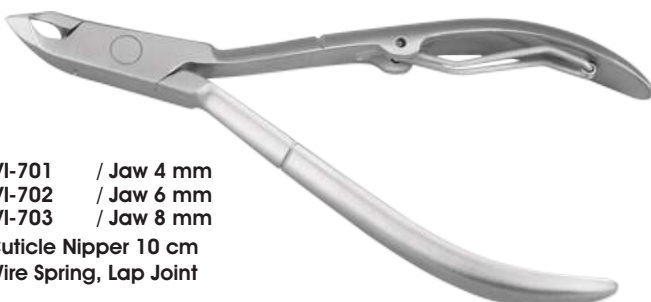

VI-701 / Jaw 4 mm
VI-702 / Jaw 6 mm
VI-703 / Jaw 8 mm
Cuticle Nipper 10 cm
Wire Spring, Lap Joint