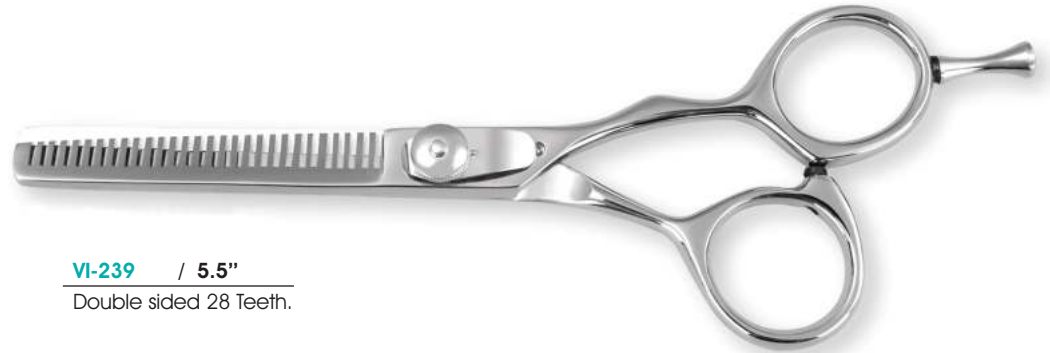

VI-233 / 6"
Double sided 30 Teeth

VI-234 / 5.5"
One sided 30 Teeth

VI-236 / 5.5"
One sided 25 Teeth.

VI-237 / 5.5"
Double-sided 25 Teeth.

VI-238 / 5.5"
One-sided 28 Teeth.

VI-239 / 5.5"
Double sided 28 Teeth.

VI-240 / 6"
One-sided 30 Teeth.

VI-241 / 6"
Doble-sided 30 Teeth.

VI-2230 / 6"
One-sided 30 Teeth
Specially designed for
left hand users

VI-2231 / 6"
Double-sided 30 teeth
Specially designed for
left hand users.