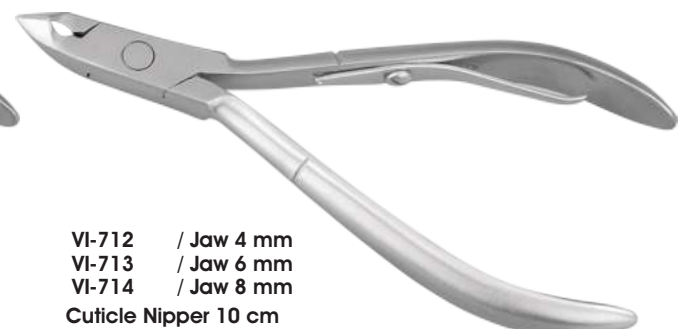

VI-574-B
Cuticle Pusher Plastic Handle
11.5 cm

VI-574-C
Cuticle Pusher Plastic Handle
9 cm

CUTICLE NIPPERS

VI-7701 / Jaw 4 mm
VI-7702 / Jaw 6 mm
VI-7703 / Jaw 8 mm
Cuticle Nipper 11 cm
WishBone Style, Lap Joint
Patent Design No. 12251

VI-704 / Jaw 4 mm
VI-705 / Jaw 6 mm
VI-706 / Jaw 8 mm
Cuticle Nipper 10 cm
Single Spring, Lap Joint

VI-707 / Jaw 6 mm
Cuticle Nipper 11.5 cm
Double Spring, Box Joint
With Back Lock

VI-709 / Jaw 4 mm
VI-710 / Jaw 6 mm
VI-711 / Jaw 8 mm
VI-7711 / Jaw 9 mm
Cuticle Nipper 10 cm
Single Spring, Lap Joint
Double Finished Handle

VI-7712 / Jaw 9 mm
Cuticle Nipper 11 cm
Single Spring, Lap Joint
Double Finished Handle

VI-701 / Jaw 4 mm
VI-702 / Jaw 6 mm
VI-703 / Jaw 8 mm
Cuticle Nipper 10 cm
Wire Spring, Lap Joint

VI-712 / Jaw 4 mm
VI-713 / Jaw 6 mm
VI-714 / Jaw 8 mm
Cuticle Nipper 10 cm
Single Spring, Lap Joint